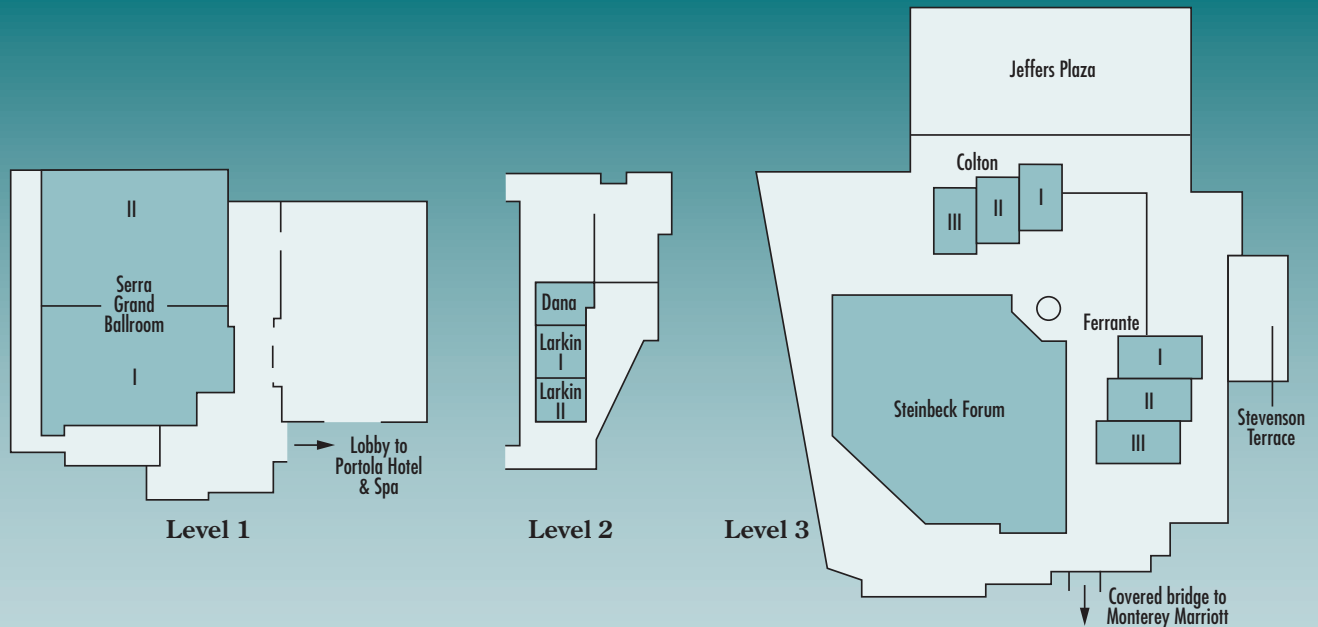

### Specifications

Room	Size	Square Feet	Ceiling Height	Theater	Reception	Banquet	School-room
Serra Ballroom	140' x 140'	19,600	15'	2,400	2,000	1,300	1,300
Serra I	140' x 80'	11,200	15'	1,250	1,000	750	700
Serra II	140' x 60'	8,400	15'	900	900	600	560
Dana	25' x 20'	500	9'	—	—	—	14
Larkin I	25' x 19'	475	9'	—	—	—	12
Larkin II	25' x 24'	600	9'	—	25	—	—
Colton Room	29' x 57'	1,653	9' to 19'	150	150	110	90
Colton I	29' x 19'	551	9' to 19'	60	40	30	27
Colton II	29' x 19'	551	9' to 19'	60	40	30	27
Colton III	29' x 19'	551	9' to 19'	60	40	30	27
Steinbeck Forum	—	5,260	Varies	490	—	—	490
Ferrante Room	39' x 57'	2,223	9' to 22'	220	200	150	120
Ferrante I	39' x 19'	741	9' to 22'	80	60	40	33
Ferrante II	39' x 19'	741	9' to 22'	80	60	40	33
Ferrante III	39' x 19'	741	9' to 22'	80	60	40	33